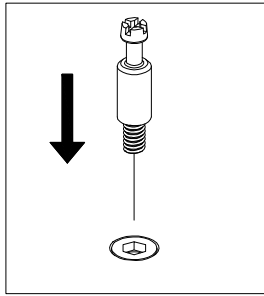

1715 - 1743

Portalbord

OFFICE DESIGN BY

DENCON

A  10 (12)stk.	B  6 (8)stk.	C  4 stk.	D  2 stk.	E  10 (12)stk.	F  8 stk.	G  4 stk.	H  8 stk.
---	--	---	---	--	---	---	---

(x) = 800mm bred

1a

1b